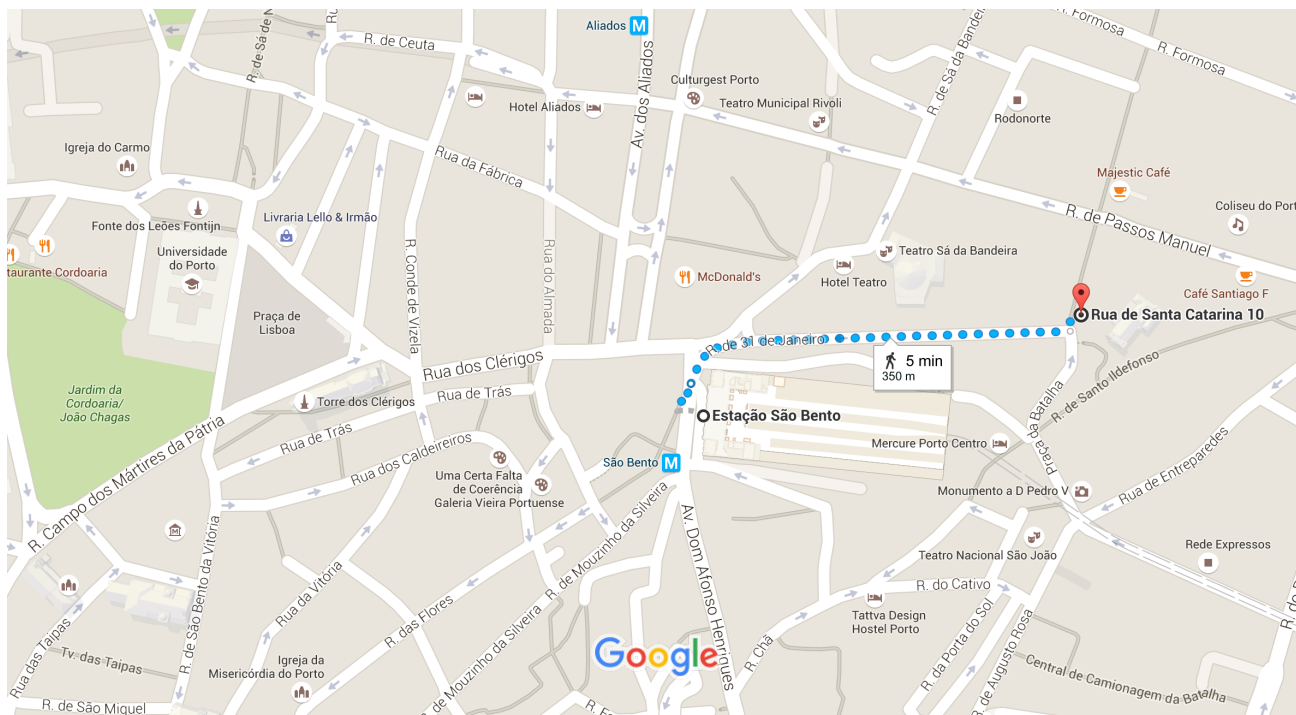

**Estação São Bento to Rua de Santa Catarina 10, Porto** Walk 350 m, 5 min

Map data ©2016 Google 100 m

**Estação São Bento, Portugal, Praça de Almeida Garrett** Use caution - may involve errors or sections not suited for walking

Porto

- ↑ 1. Head northeast on Praça de Almeida Garrett toward R. de 31 de Janeiro 27 m

---

- ↪ 2. Keep right to continue on R. de 31 de Janeiro 350 m

---

- ↶ 3. Turn left onto Rua de Santa Catarina 16 m

i Destination will be on the right

**Rua de Santa Catarina 10**

Porto

These directions are for planning purposes only. You may find that construction projects, traffic, weather, or other events may cause conditions to differ from the map results, and you should plan your route accordingly. You must obey all signs or notices regarding your route.